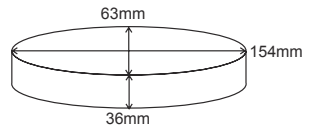

CHARLES

Box Qty: 25 in assorted colours
(Black-Blue-Brown-Red)