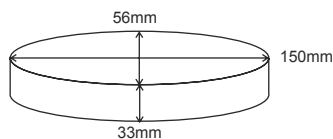

MAURITIUS

Box Qty: 25 in assorted colours
(Grey-Light Blue-Lilac-Pink)

PLASTIC KIDS CASE

SUNSHINE

Box Qty: 25 in assorted colours
(Blue-Green-Pink-Purple-Red)

TROPICAL KIDS MAGNETIC CASE

Box Qty: 25 in assorted colours
(Blue-Green-Grey-Orange-Pink)