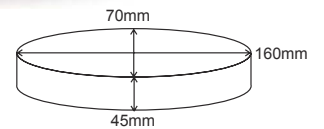

MAURITIUS

Box Qty: 25 in assorted colours
(Grey-Light Blue-Lilac-Pink)

PLASTIC KIDS CASE

SUNSHINE

Box Qty: 25 in assorted colours
(Blue-Green-Pink-Purple-Red)

TROPICAL KIDS MAGNETIC CASE

Box Qty: 25 in assorted colours
(Blue-Green-Grey-Orange-Pink)