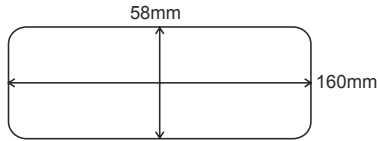

FOLDAWAY CASE

ALBANY - FOLDAWAY CASE

Box Qty: 25 in assorted colours
(Black-Blue-Burgundy)