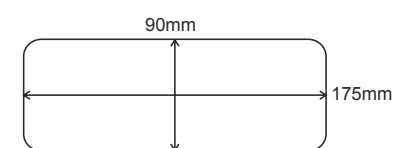

LAS VEGAS Velvet Spring Top Case

Box Qty: 50 in assorted colours
(Black-Blue-Brown-Burgundy-Grey)