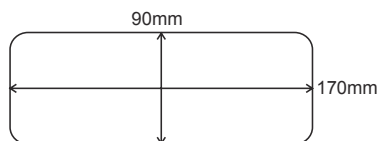

DENVER Leather Look Velcro Flip Top Case

Box Qty: 50
(Black)