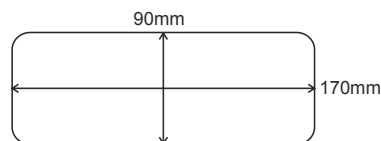

DETROIT Leather Look Spring Top Case

Box Qty: 50 in assorted colours
(Black-Blue-Brown-Burgundy-Grey)