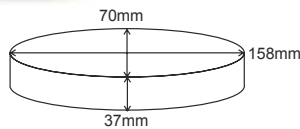

MAURITIUS

Box Qty: 25 in assorted colours
(Grey-Light Blue-Lilac-Pink)

PLASTIC KIDS CASE

SUNSHINE

Box Qty: 25 in assorted colours
(Blue-Green-Pink-Purple-Red)

TROPICAL KIDS MAGNETIC CASE

Box Qty: 25 in assorted colours
(Blue-Green-Grey-Orange-Pink)