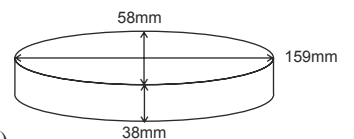

MAURITIUS

Box Qty: 25 in assorted colours
(Grey-Light Blue-Lilac-Pink)

PLASTIC KIDS CASE

SUNSHINE

Box Qty: 25 in assorted colours
(Blue-Green-Pink-Purple-Red)

TROPICAL KIDS MAGNETIC CASE

Box Qty: 25 in assorted colours
(Blue-Green-Grey-Orange-Pink)