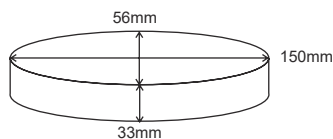

MAURITIUS

Box Qty: 25 in assorted colours
(Grey-Light Blue-Lilac-Pink)

PLASTIC KIDS CASE

SUNSHINE

Box Qty: 25 in assorted colours
(Blue-Green-Pink-Purple-Red)

TROPICAL KIDS MAGNETIC CASE

Box Qty: 25 in assorted colours
(Blue-Green-Grey-Orange-Pink)