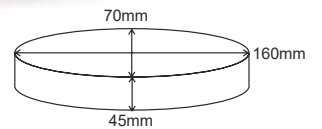

MAURITIUS

Box Qty: 25 in assorted colours
(Grey-Light Blue-Lilac-Pink)

PLASTIC KIDS CASE

SUNSHINE

Box Qty: 25 in assorted colours
(Blue-Green-Pink-Purple-Red)

TROPICAL KIDS MAGNETIC CASE

Box Qty: 25 in assorted colours
(Blue-Green-Grey-Orange-Pink)