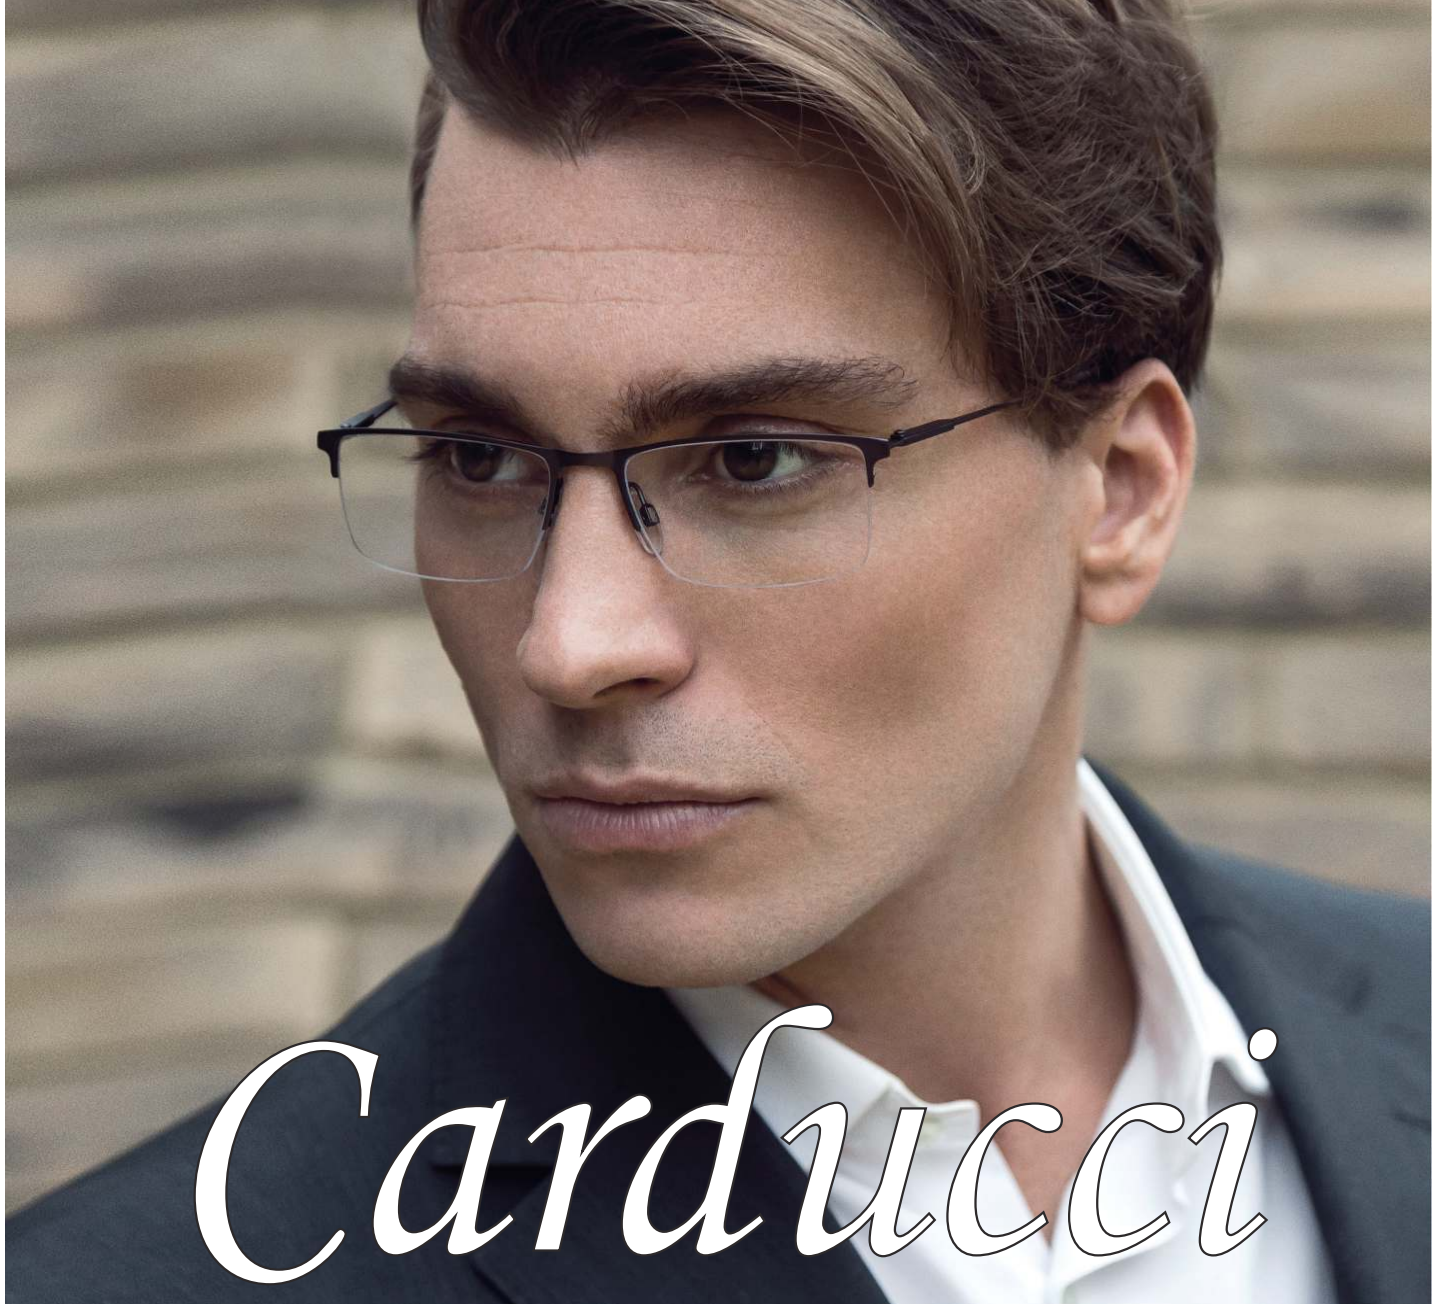

Carducci

CD7150
Gents Metal Comfort Bridge Flex

COLOURS	SIZE	S/L	LENS ⚡
Black	55/19	145	39
Bronze	55/19	145	39
Gun	55/19	145	39

CD7149
Ladies Metal Flex

COLOURS	SIZE	S/L	LENS ⚡
Bronze	54/17	140	39
Gold	54/17	140	39
Pink	54/17	140	39

Carducci

Carducci

Carducci