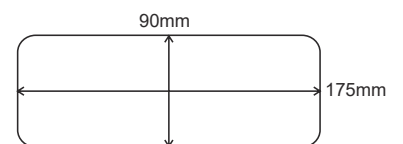

LAS VEGAS Velvet Spring Top Case

Box Qty: 50 in assorted colours
(Black-Blue-Brown-Burgundy-Grey)