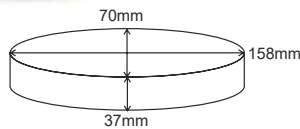

MAURITIUS

Box Qty: 25 in assorted colours
(Grey-Light Blue-Lilac-Pink)

PLASTIC KIDS CASE

SUNSHINE

Box Qty: 25 in assorted colours
(Blue-Green-Pink-Purple-Red)

TROPICAL KIDS MAGNETIC CASE

Box Qty: 25 in assorted colours
(Blue-Green-Grey-Orange-Pink)