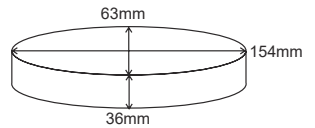

CHARLES

Box Qty: 25 in assorted colours
(Black-Blue-Brown-Red)