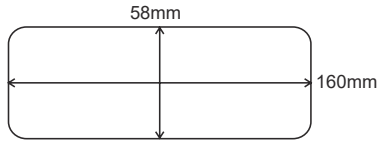

FOLDAWAY CASE

ALBANY - FOLDAWAY CASE

Box Qty: 25 in assorted colours
(Black-Blue-Burgundy)