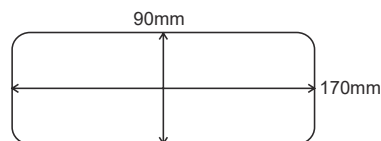

DETROIT Leather Look Spring Top Case

Box Qty: 50 in assorted colours
(Black-Blue-Brown-Burgundy-Grey)