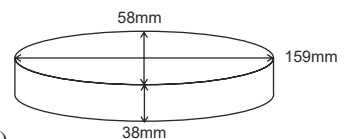

MAURITIUS

Box Qty: 25 in assorted colours
(Grey-Light Blue-Lilac-Pink)

PLASTIC KIDS CASE

SUNSHINE

Box Qty: 25 in assorted colours
(Blue-Green-Pink-Purple-Red)

TROPICAL KIDS MAGNETIC CASE

Box Qty: 25 in assorted colours
(Blue-Green-Grey-Orange-Pink)