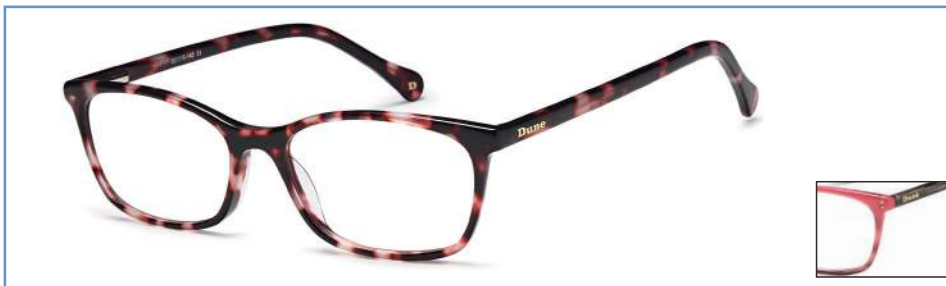

DUN007

Designer Ladies Plastic

COLOURS	SIZE	S/L	LENS	⇕
Brown	52/15	140	33	
Pink	52/15	140	33