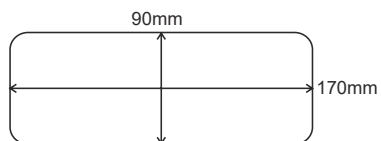

DENVER Leather Look Velcro Flip Top Case

Box Qty: 50
(Black)